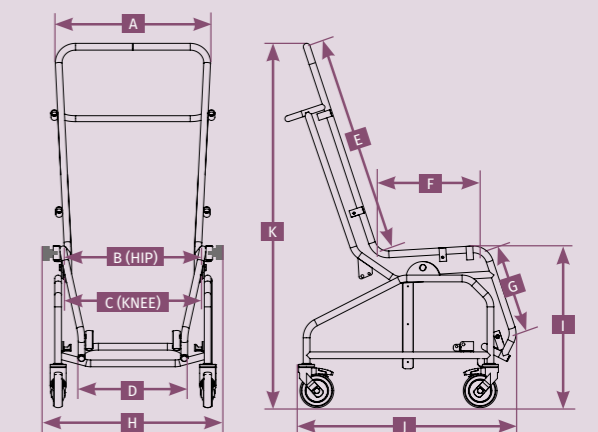

Maximum Overall Length Reclined (with footrest) = Adult 1480mm / Child 1200mm.

Maximum Overall Length Upright (with footrest) = Adult 1010mm / Child 920mm.

Overall Width = 670mm.

Overall Height (in upright position) = Adult 1360mm / Child 1160mm.

Overall Height (reclined) = Adult 910mm / Child 780mm.

Small Chair Weight = 22kg

Large Chair Weight = 23kg

Orchid Medicare - Tilt-in Space Shower Chair Standard Sizing Matrix
Note Dimensions A-D are overall widths

Dimension	Adult frame sizes	Child frame sizes
A - (Back Width)	573mm / 22½"	500mm / 19¾"
B - (Hip)	510mm / 20"	455mm / 18"
C - (Knee)	540mm / 21¼"	495mm / 19½"
D - (Foot)	405mm / 16"	405mm / 16"
E - (Back Length)	812mm / 32"	612mm / 24"
F - (Thigh)	405mm / 16"	355mm / 14"
G - (Calf)	335mm / 13¼"	260mm / 10¼"
H - (Overall Width)	670mm / 26½"	670mm / 26½"
I - (Seat Ht)	580mm / 22¾"	580mm / 22¾"
J - (Overall Length Upright)	1010mm / 39¾"	920mm / 36¼"
K - (Overall Ht)	1360mm / 53½"	1160mm / 45¾"
Overall Length Reclined	1480mm / 58¾"	1200mm / 47¼"